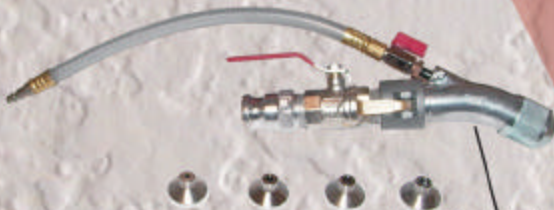

EZ-TEX XTG TEXTURE SPRAYER

- 5-Gallon Material Tank, Also can Convert to Gas power H.V.L.P.
- Can easily convert to electric power compressor for interior use.
- Can reach up to 200 feet with air hose when leaving engine outside.
- Can use 50' of material & air hose. Depending on material viscosity.
- Add The Colcrete Gun To Spray Cement Like Paint
- Excellent For EIFS, Stucco, Plaster, Drywall Texture, Elastomerics, and Cement Based Materials,

Optional Colcrete Gun Kit
For Spraying Cement Like Paint
P/N 10-189

Short Pole Gun For Spraying
Heavily Aggregated Materials
Includes 4 spray Tips (Optional)

Optional electric conversion power compressor.
Not included with standard XTG-10 Unit

heavy-duty stainless steel
frame designed for easy
maneuvering

24.8CFM Removable Gas
Powered Air Compressor

P/N 15-250